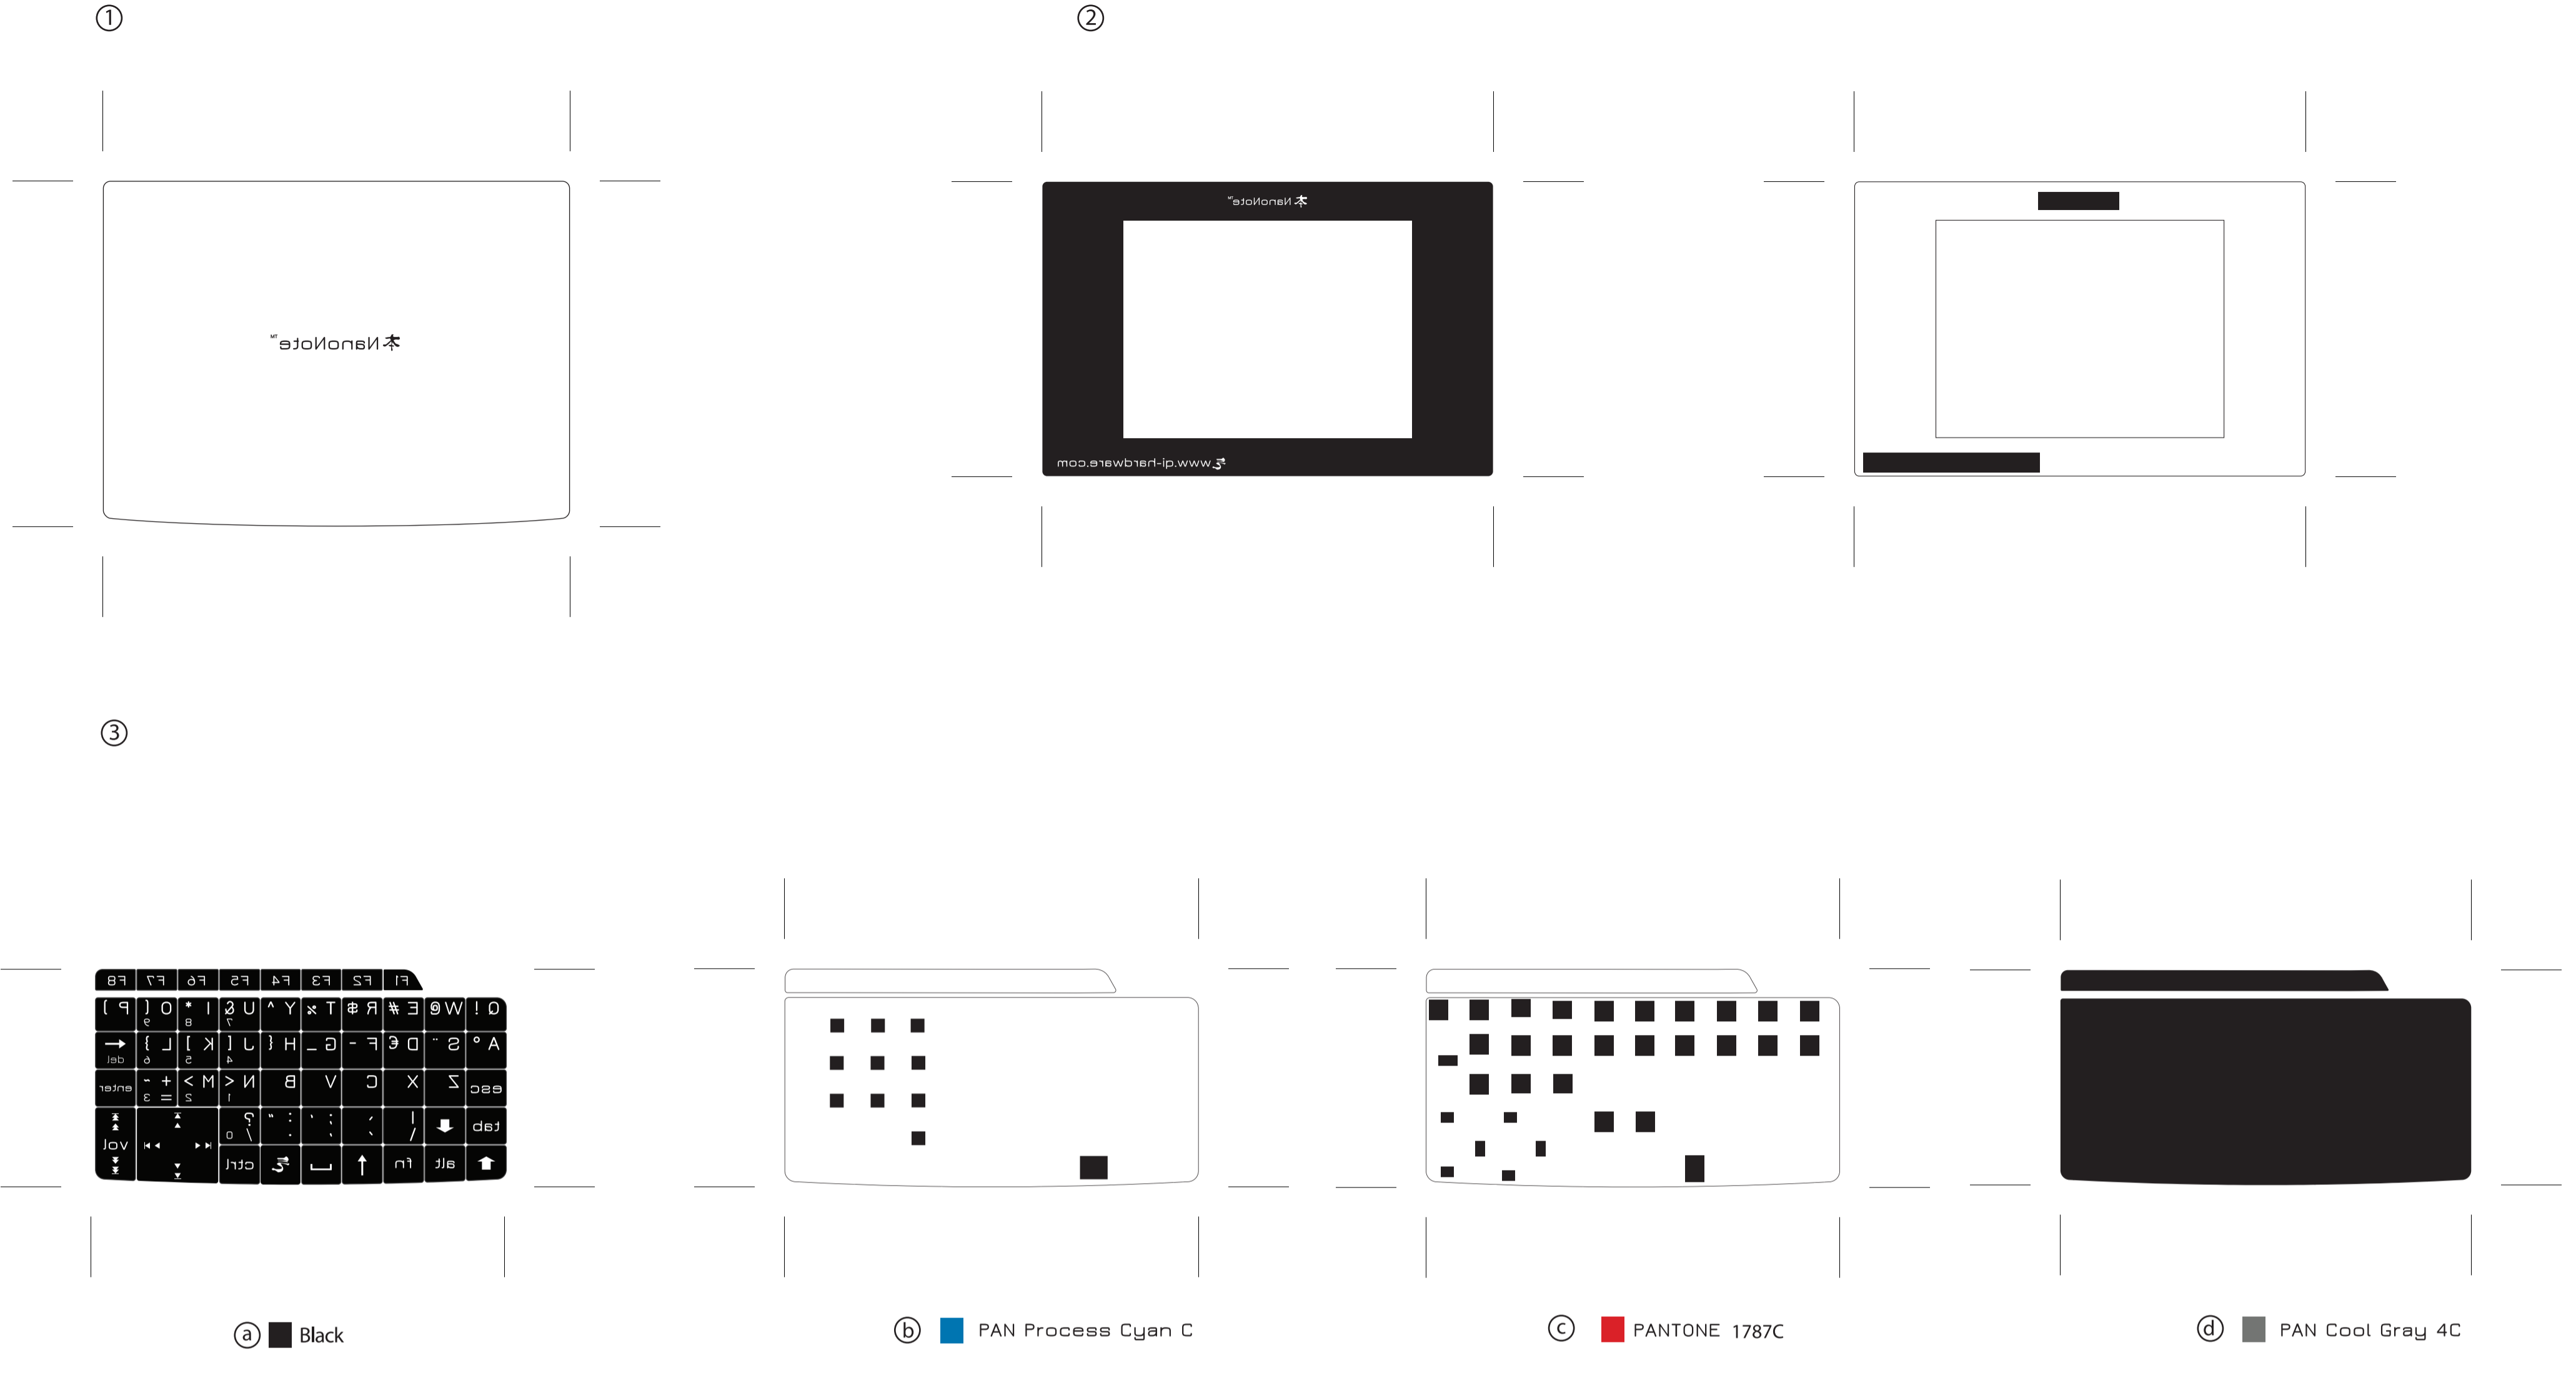

(Scale 1:1)

No.	Name	Finishing	Etc.
①	Deco case	Bottom silk_ Pantone Black	Same as Original NanoNote™
②	Window	Black Bottom silk-> Hologram	Hologram_ www.qi-hardware.com NanoNote™
③	keyboard	Clear acrylic_Bottom silk	

No.	Name	Material	Finishing
①	AL Deco 1.	Aluminium	Sanding(No.2_Same as Original) / Font_ AL Diecasting

No.	Name	Material	Finishing
②	AL Deco 2.	Aluminium	Sanding(Same as Original) Font_ AL Diecasting Anodizing_Black