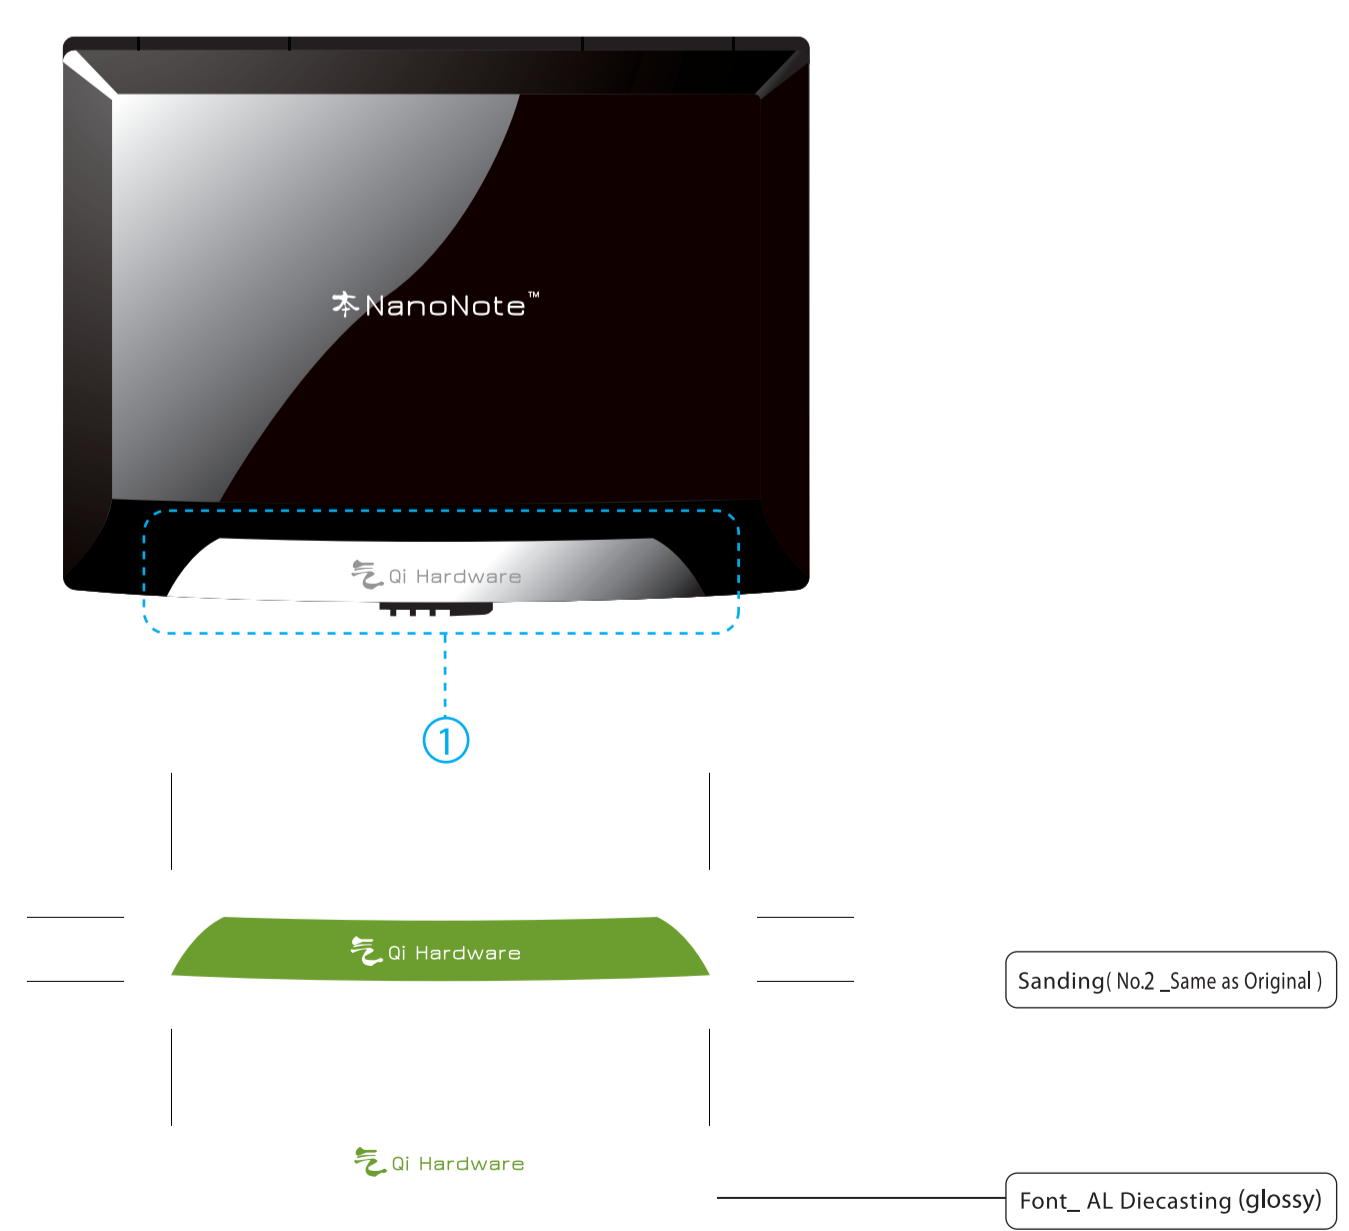

(Scale 1:1)

No.	Name	Finishing	Etc.
①	Deco case	Bottom silk_ Pantone Black	Same as Original NanoNote™
②	Window	Black Bottom silk-> Hologram	Hologram_ www.qi-hardware.com NanoNote™
③	keyboard	Clear acrylic_Bottom silk	

No.	Name	Material	Finishing
①	AL Deco 1.	Aluminium	Sanding(No.2_Same as Original) / Font_ AL Diecasting

No.	Name	Material	Finishing
②	AL Deco 2.	Aluminium	Sanding(Same as Original) Font_ AL Diecasting Anodizing_Black