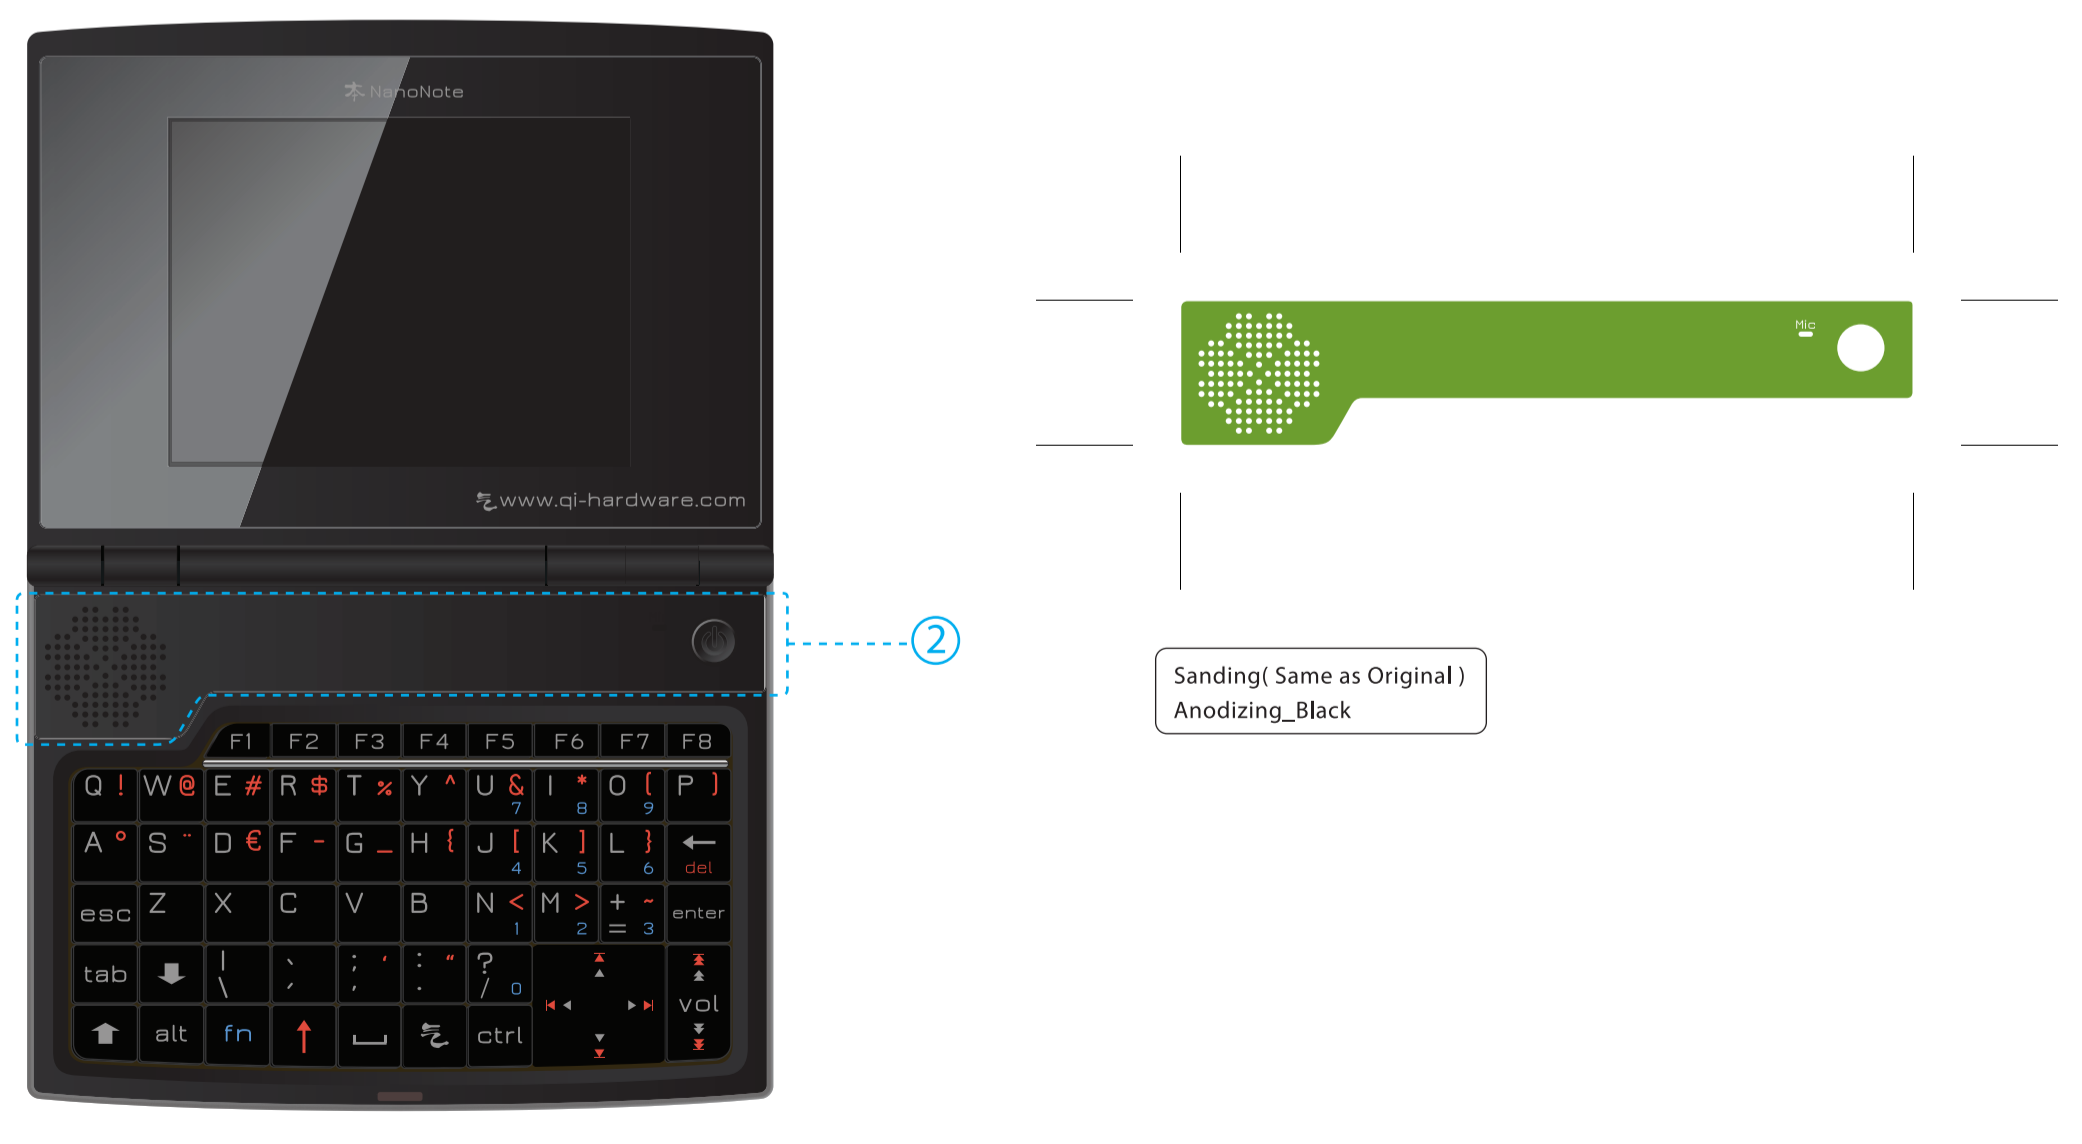

(Scale 1:1)

No.	Name	Finishing	Etc.
①	Deco case	Bottom silk_ Pantone Black	Same as Original NanoNote™
②	Window	Black Bottom silk-> Hologram	Hologram_ www.qi-hardware.com NanoNote™
③	keyboard	Clear acrylic_Bottom silk	

No.	Name	Material	Finishing
①	AL Deco 1.	Aluminium	Sanding(No.2_Same as Original) / Font_ AL Diecasting

No.	Name	Material	Finishing
②	AL Deco 2.	Aluminium	Sanding(Same as Original) Font_ AL Diecasting Anodizing_Black